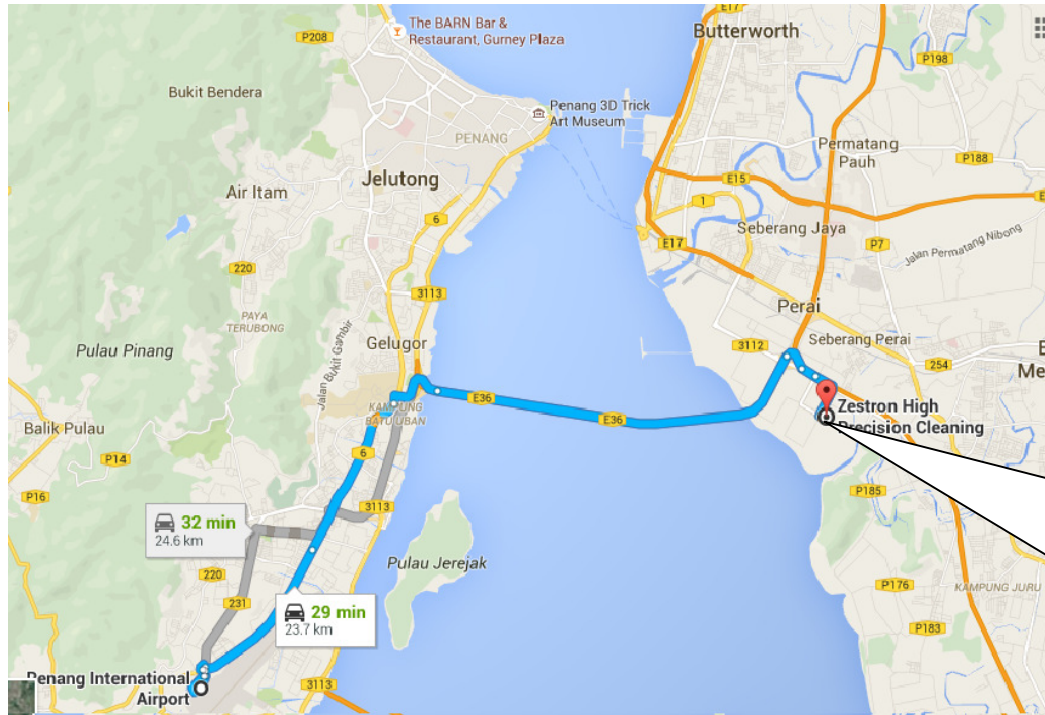

How to get to ZESTRON Penang

**ZESTRON Precision
Cleaning Sdn Bhd**

3102, Tingkat
Perusahaan 6,
Kawasan
Perusahaan Perai,
13600 Penang.

Arrival by car

**Come from Penang International Airport
via Jambatan Pulau Pinang/E36 [32 min (24.6km)]**

- Get on Lebuhraya Tun Dr. Lim Chong Eu/Route 3113 from Jalan Tun Dr Awang/Route 231 and Jalan Mahsuri
- Take Jambatan Pulau Pinang/E36 to Lorong Perusahaan 10 in Kawasan Perusahaan Bebas Perai, Perai. Take the exit toward Kaw. Perusahaan Perai 2/Kaw. Perusahaan Perai 3/Kaw. Perusahaan Perai 4 from Lebuhraya Utara - Selatan/AH2/E1
- Continue on Lorong Perusahaan 10. Drive to Tingkat Perusahaan 6

via Jalan Sultan Azlan Shah/Route 6 and Jambatan Pulau Pinang/E36 [29 min (23.9km)]

- Get on Jalan Sultan Azlan Shah/Route 6
- Continue on Jalan Sultan Azlan Shah/Route 6. Take Jambatan Pulau Pinang/E36 to Lorong Perusahaan 10 in Kawasan Perusahaan Bebas Perai, Perai. Take the exit toward Kaw. Perusahaan Perai 2/Kaw. Perusahaan Perai 3/Kaw. Perusahaan Perai 4 from Lebuhraya Utara - Selatan/AH2/E1

- Continue on Lorong Perusahaan 10. Drive to Tingkat Perusahaan 6